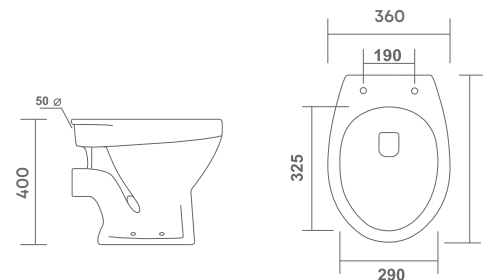

L 555 | W 350 | H 400 mm

MRP: 2150/-

( Without Seat Cover )

**Effo - S - 4111**

L 565 | W 360 | H 400 mm

**S-Trap**  
100mm (4")

MRP: 1660/-

( Without Seat Cover )

**Anglo - P - 4117**

L 510 | W 470 | H 400 mm

(18.5" x 20")

MRP: 2975/-

( Without Seat Cover )

**Effo - P - 4124**

L 565 | W 360 | H 400 mm

**P-Trap**  
100mm (4")

MRP: 1660/-

( Without Seat Cover )

**Anglo - S - 4119**

L 540 | W 470 | H 400 mm

(18.5" x 21.2")

MRP: 2975/-

( Without Seat Cover )

**Diddy - 4120**