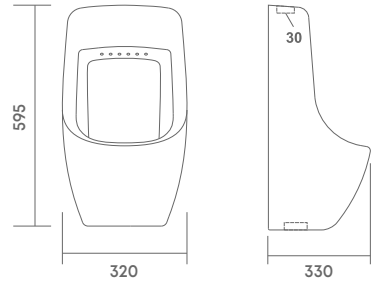

Opera - 4101

L 330 | W 320 | H 595 mm

MRP: 1860/-