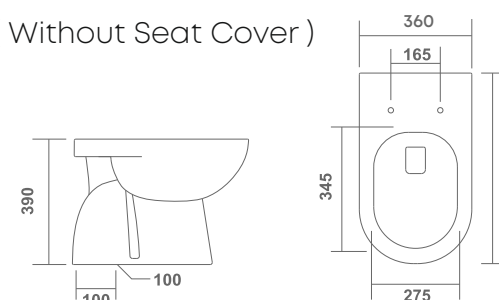

Moon - 4109

EWC "S" CONCEALED
L 555 | W 360 | H 390 mm

S-Trap
100mm (4")

MRP: 1880/-
(Without Seat Cover)