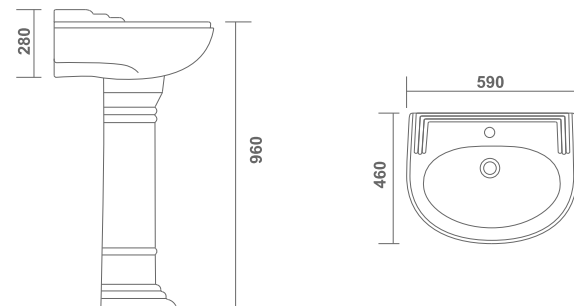

**Stephy Set - (WB) 2112 | (Ped) 2113**

Basin: L 560 | W 425 | H 210 mm (22" x 17")

Set: L 560 | W 425 | H 870 mm (22" x 17" x 34")

Basin MRP: 1169/-

Pedestal MRP: 1314/-

**Thar Set - (WB) 2123 | (Ped) 2124**

Basin: L 625 | W 490 | H 210 mm (25" x 19")

Set: L 625 | W 490 | H 890 mm (25" x 19" x 35")

Basin MRP: 2120/-

Pedestal MRP: 1660/-

**Serena Set - (WB) 2117 | (Ped) 2118**

Basin: L 590 | W 460 | H 280 mm (23" x 18")

Set: L 590 | W 460 | H 960 mm (23" x 18" x 38")

Basin MRP: 1731/-

Pedestal MRP: 1229/-

**Camel Set - (WB) 2127 | (Ped) 2108**

Basin: L 480 | W 370 | H 125 mm (19" x 14.5")

Set: L 480 | W 370 | H 840 mm (19" x 14.5" x 33")