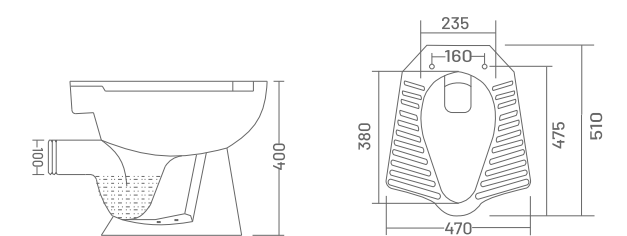

Anglo - P - 4117

L 510 | W 470 | H 400 mm

(18.5" x 20")

MRP: 2975/-

(Without Seat Cover)