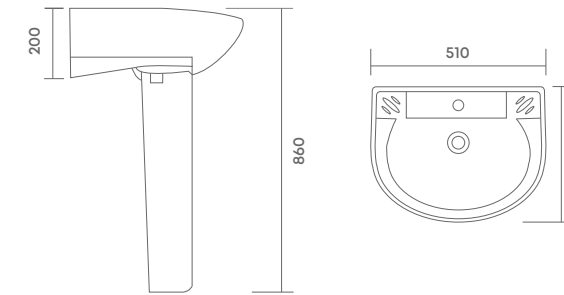

Samite - (WB) 2126 | (Ped) 2113

Basin: L 510 | W 410 | H 200 mm (20" x 16")

Set: L 510 | W 410 | H 860 mm (20" x 16" x 34")

Basin MRP: 1120/-

Pedestal MRP: 1314/-