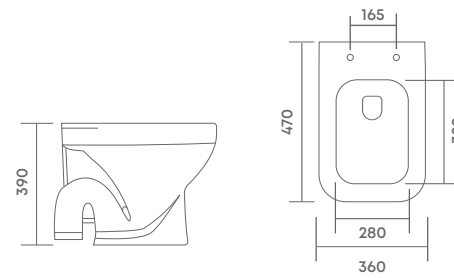

BACK TO WALL  
L 535 | W 340 | H 400 mm

**S-Trap** 100mm (4") | **P-Trap** 180mm

MRP: 6120/-  
( With Seat Cover )

**Air - S - 4123**

L 465 | W 365 | H 390 mm

**S-Trap** 100mm (4")

MRP: 1815/-  
( Without Seat Cover )

L 445 | W 350 | H 130 mm

18" x 14"

MRP: 1790/-

**Mega - 1102**

L 380 | W 380 | H 130 mm

15" x 15"

MRP: 2140/-

**Sleek - 1105**