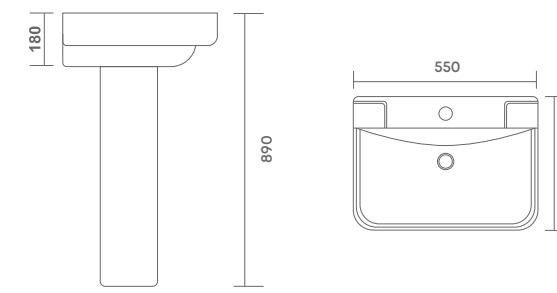

Basin MRP: 1250/-

Pedestal MRP: 1310/-

**Riva Set - (WB) 2122 | (Ped) 2108**

Basin: L 550 | W 395 | H 180 mm (22" x 16")

Set: L 550 | W 395 | H 890 mm (22" x 16" x 35")

Basin MRP: 1680/-

Pedestal MRP: 1310/-