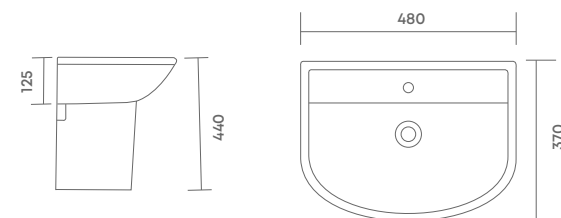

**Camel Half Set -
(WB) 2127 | (Ped) 2121**

Basin: L 480 | W 370 | H 125 mm (19" x 14.5")

Pedestal: L 480 | W 370 | H 440 mm (19" x 14.5" x 17")

Basin MRP: 1000/-

Pedestal MRP: 940/-

COMING
SOON

**WALL HUNG
BASIN**

Modernize your bathrooms with our creative and innovative basin design collection, curated to deliver ultimate comfort and functionality.