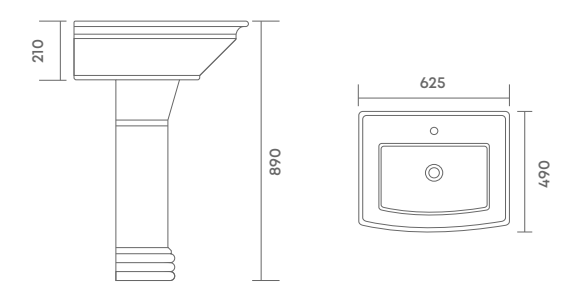

Thar Set - (WB) 2123 | (Ped) 2124

Basin: L 625 | W 490 | H 210 mm (25" x 19")

Set: L 625 | W 490 | H 890 mm (25" x 19" x 35")

Basin MRP: 2120/-

Pedestal MRP: 1660/-