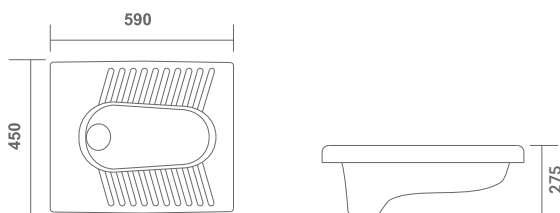

Orissa 23" Cross - 4105

L 590 | W 450 | H 275 mm

MRP: 1304/-