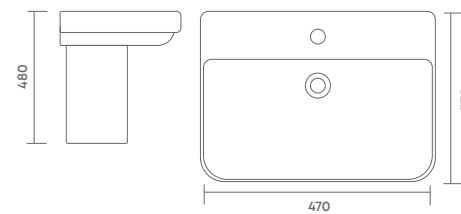

**Alpha Half Set - (WB) 2130 | (Ped) 2121**

Basin: L 520 | W 410 | H 190 mm (20" x 16")

Pedestal: L 520 | W 410 | H 490 mm (20" x 16" x 19")

Basin MRP: 1220/-

Pedestal MRP: 940/-

**BASIN WITH HALF PEDESTAL**

**Milato Half Set -  
(WB) 2103 | (Ped) 2121**

Basin: L 465 | W 380 | H 160 mm (18" x 15")

Pedestal: L 465 | W 380 | H 460 mm (18" x 15" x 18")

Basin MRP: 1190/-

Pedestal MRP: 940/-

**Miraj Half Set -  
(WB) 2109 | (Ped) 2121**

Basin: L 470 | W 370 | H 165 mm (19" x 15")

Pedestal: L 470 | W 370 | H 480 mm (19" x 15" x 19")

Basin MRP: 1370/-

Pedestal MRP: 940/-

**Camel Half Set -  
(WB) 2127 | (Ped) 2121**

Basin: L 480 | W 370 | H 125 mm (19" x 14.5")