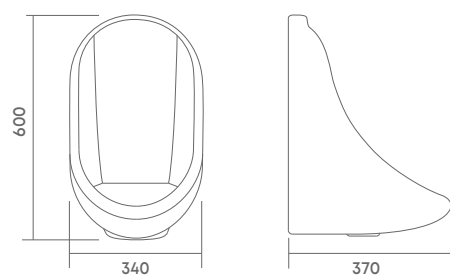

(with Spreader Jet)

**Ladies Squatting - 4113**

L 520 | W 375 | H 100 mm

MRP: 1150/-

**Large Urinal - 4112**

L 370 | W 340 | H 600 mm

MRP: 2980/-

**Single Soap Dish - 4122**