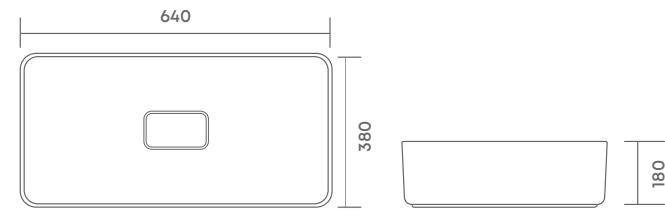

L 390 | W 390 | H 155 mm

15" x 15"

MRP: 2590/-

**Arrow - 1123**

L 415 | W 320 | H 135 mm

16" x 13"

MRP: 2370/-

**Gem - 1124**

L 500 | W 390 | H 145 mm

20" x 15"

MRP: 2900/-

TABLE TOP BASIN

**Sachi - 1125**

L 640 | W 380 | H 160 mm

25" x 15"

MRP: 3500/-

(With Ceramic Cap)

COMING SOON

**Sophia - 1126**

L 415 | W 320 | H 135 mm

16" x 13"

MRP: 2370/-

**ONE PIECE  
BASIN**

Stylist designs deliver unmatched functionality making your everyday seamless.