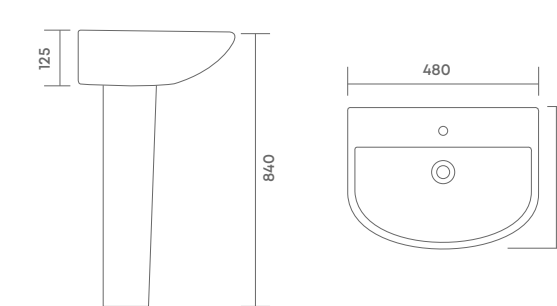

Basin: L 625 | W 490 | H 210 mm (25" x 19")

Set: L 625 | W 490 | H 890 mm (25" x 19" x 35")

Basin MRP: 2120/-

Pedestal MRP: 1660/-

**Serena Set - (WB) 2117 | (Ped) 2118**

Basin: L 590 | W 460 | H 280 mm (23" x 18")

Set: L 590 | W 460 | H 960 mm (23" x 18" x 38")

Basin MRP: 1731/-

Pedestal MRP: 1229/-

**Camel Set - (WB) 2127 | (Ped) 2108**

Basin: L 480 | W 370 | H 125 mm (19" x 14.5")

Set: L 480 | W 370 | H 840 mm (19" x 14.5" x 33")

Basin MRP: 1000/-

Pedestal MRP: 1310/-

COMING  
SOON

**Milato Set - (WB) 2103 | (Ped) 2108**

Basin: L 460 | W 375 | H 160 mm (18" x 15")

Set: L 460 | W 375 | H 850 mm (18" x 15" x 33")

Basin MRP: 1190/-

Pedestal MRP: 1310/-