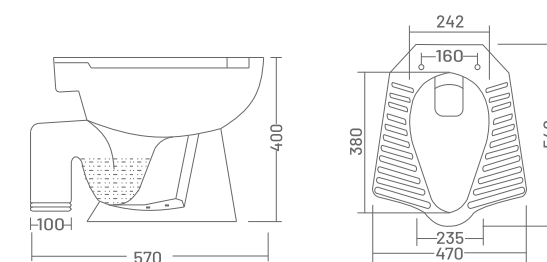

MRP: 1660/-

( Without Seat Cover )

**Anglo - S - 4119**

L 540 | W 470 | H 400 mm

(18.5" x 21.2")

MRP: 2975/-

( Without Seat Cover )

**Diddy - 4120**