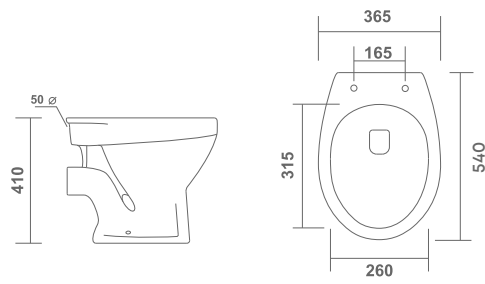

MRP: 1880/-  
( Without Seat Cover )

**Tesla - P - 4110**

L 540 | W 365 | H 410 mm

**P-Trap**  
100mm (4")

MRP: 1543/-

( Without Seat Cover )

**Matiz - 4116**

EWC-S CONCEALED

L 555 | W 350 | H 400 mm

MRP: 2150/-

( Without Seat Cover )

**Effo - S - 4111**

L 565 | W 360 | H 400 mm

**S-Trap**  
100mm (4")

MRP: 1660/-

( Without Seat Cover )