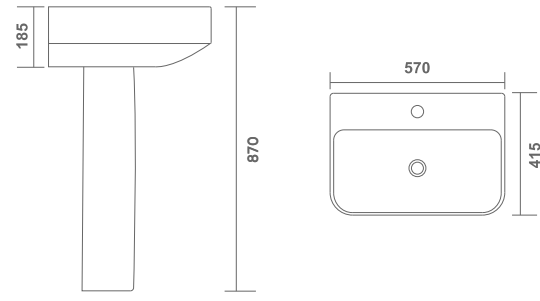

Classic Set - (WB) 2102 | (Ped) 2108

Basin: L 570 | W 415 | H 185 mm (22" x 16")

Set: L 570 | W 415 | H 870 mm (22" x 16" x 34")

Basin MRP: 1250/-

Pedestal MRP: 1310/-