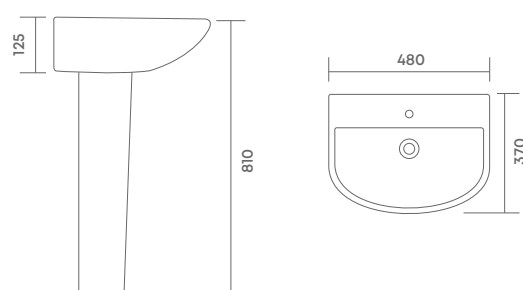

Set: L 570 | W 415 | H 865 mm (22" x 16" x 34")

Basin MRP: 1350/-

Pedestal MRP: 1310/-

**Alpha - (WB) 2130 | (Ped) 2108**

Basin: L 520 | W 410 | H 190 mm (20" x 16")

Set: L 520 | W 410 | H 880 mm (20" x 16" x 34")

Basin MRP: 1220/-

Pedestal MRP: 1310/-

**Camel Set - (WB) 2127 | (Ped) 2113**

Basin: L 480 | W 370 | H 125 mm (19" x 14.5")

Set: L 480 | W 370 | H 810 mm (19" x 14.5" x 32")

Basin MRP: 1000/-

Pedestal MRP: 1314/-

**Alpha Half Set - (WB) 2130 | (Ped) 2121**

Basin: L 520 | W 410 | H 190 mm (20" x 16")

Pedestal: L 520 | W 410 | H 490 mm (20" x 16" x 19")

Basin MRP: 1220/-

Pedestal MRP: 940/-

**BASIN WITH HALF PEDESTAL**