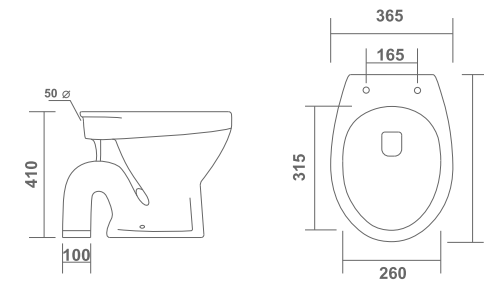

Tesla - S - 4104

L 540 | W 365 | H 410 mm

S-Trap
100mm (4")

MRP: 1543/-
(Without Seat Cover)