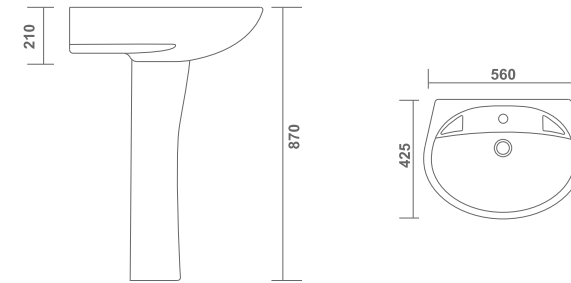

Stephy Set - (WB) 2112 | (Ped) 2113

Basin: L 560 | W 425 | H 210 mm (22" x 17")

Set: L 560 | W 425 | H 870 mm (22" x 17" x 34")

Basin MRP: 1169/-

Pedestal MRP: 1314/-