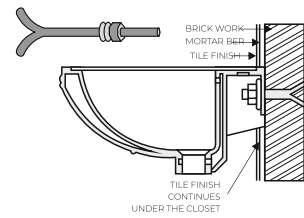

WALL HUNG BASIN

As per shown in the picture, the lag bolt must be grouted into the cement/concrete wall. The bolts must be fixed to the cement/concrete wall. Allow setting & checking than install it using nut and washer.

COUNTER WASHBASIN

At the beginning

1. A skilled or experienced person should install counter lavatories.
2. Avoid using adhesive with this product.
3. Check the waste area and supply tubing if required.
4. Do not open the lavatory from its protective carton until you are ready for installation.
5. Please follow all local building and plumbing codes.