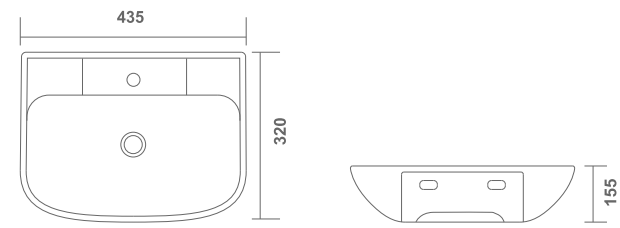

Vega - 2101

L 435 | W 320 | H 155 mm

17" x 13"

MRP: 980/-