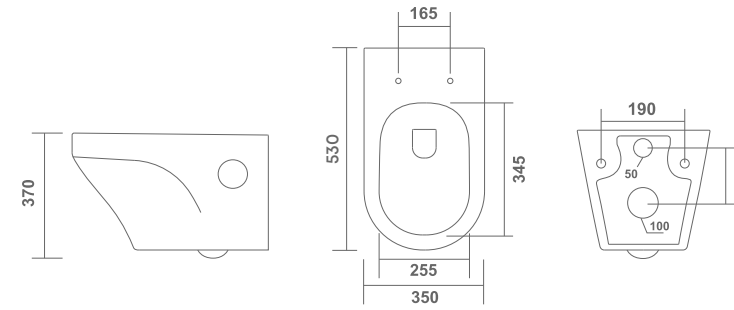

**S-Trap**  
225mm / 300mm (9"/12")

MRP: 10,360/-

**WALL HUNG  
CLOSET**

Designs with unmatched fluidity ensure seamless function, breaking conventions with innovation.

**Mexico - 6101**

L 550 | W 355 | H 365 mm

MRP: 5120/-

**Mosco - 6102**

L 530 | W 350 | H 370 mm

MRP: 5120/-

**Delta - 6103**

L 540 | W 360 | H 385 mm

MRP: 6130/-

**Marin - 6104**