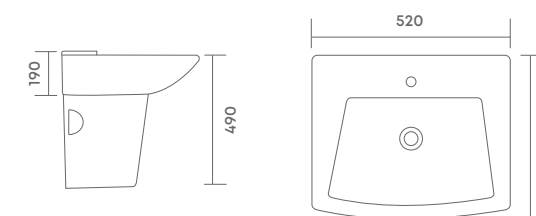

Alpha Half Set - (WB) 2130 | (Ped) 2121

Basin: L 520 | W 410 | H 190 mm (20" x 16")

Pedestal: L 520 | W 410 | H 490 mm (20" x 16" x 19")

Basin MRP: 1220/-

Pedestal MRP: 940/-