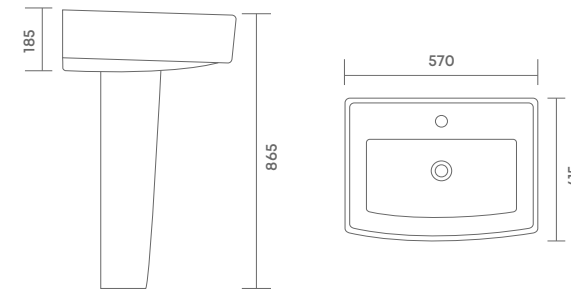

Basin MRP: 1000/-

Pedestal MRP: 1310/-

COMING  
SOON

**Milato Set - (WB) 2103 | (Ped) 2108**

Basin: L 460 | W 375 | H 160 mm (18" x 15")

Set: L 460 | W 375 | H 850 mm (18" x 15" x 33")

Basin MRP: 1190/-

Pedestal MRP: 1310/-

**Samite - (WB) 2126 | (Ped) 2113**

Basin: L 510 | W 410 | H 200 mm (20" x 16")

Set: L 510 | W 410 | H 860 mm (20" x 16" x 34")

Basin MRP: 1120/-

Pedestal MRP: 1314/-

**Opus Set - (WB) 2129 | (Ped) 2108**

Basin: L 570 | W 415 | H 185 mm (22" x 16")

Set: L 570 | W 415 | H 865 mm (22" x 16" x 34")

Basin MRP: 1350/-

Pedestal MRP: 1310/-

**Alpha - (WB) 2130 | (Ped) 2108**

Basin: L 520 | W 410 | H 190 mm (20" x 16")

Set: L 520 | W 410 | H 880 mm (20" x 16" x 34")