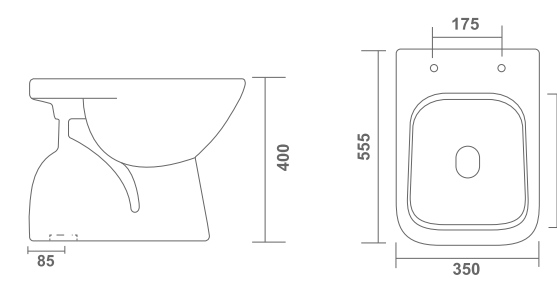

L 555 | W 350 | H 400 mm

MRP: 2150/-

( Without Seat Cover )

**Effo - S - 4111**

L 565 | W 360 | H 400 mm

**S-Trap**  
100mm (4")

MRP: 1660/-

( Without Seat Cover )