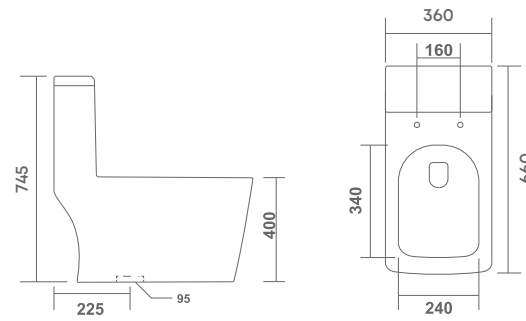

Spykar - 5117

L 660 | W 360 | H 745 mm

S-Trap
225mm / 300mm (9"/12")

MRP: 10,360/-