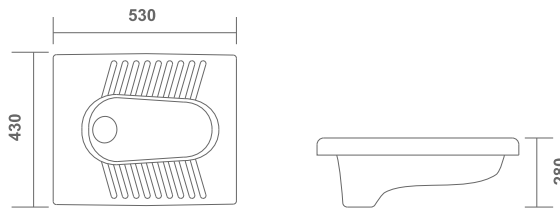

MRP: 6175/-

( Box of 24 )

**Double Soap Dish - 4121**

MRP: 4800/-

( Box of 12 )

**Orissa 20" Cross - 4103**

L 530 | W 430 | H 280 mm

MRP: 1120/-