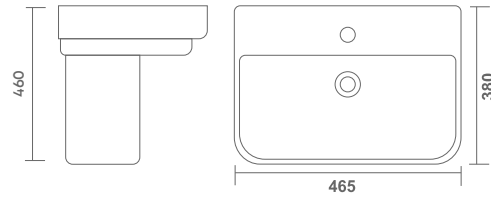

**Alpha Half Set - (WB) 2130 | (Ped) 2121**

Basin: L 520 | W 410 | H 190 mm (20" x 16")

Pedestal: L 520 | W 410 | H 490 mm (20" x 16" x 19")

Basin MRP: 1220/-

Pedestal MRP: 940/-

**BASIN WITH HALF PEDESTAL**

**Milato Half Set -  
(WB) 2103 | (Ped) 2121**

Basin: L 465 | W 380 | H 160 mm (18" x 15")

Pedestal: L 465 | W 380 | H 460 mm (18" x 15" x 18")

Basin MRP: 1190/-

Pedestal MRP: 940/-

**Miraj Half Set -  
(WB) 2109 | (Ped) 2121**