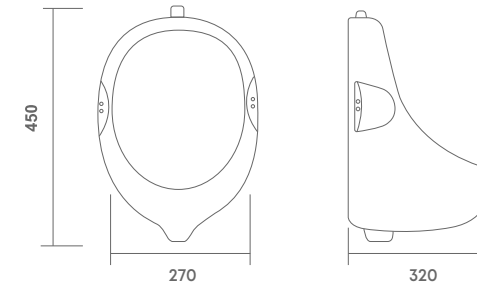

Flat Back Urinal - 4118

L 320 | W 275 | H 450 mm

MRP: 1400/-