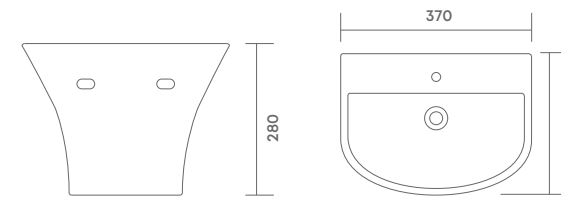

Neo - 3105

L 370 | W 400 | H 280 mm

15" x 14"

MRP: 2425/-