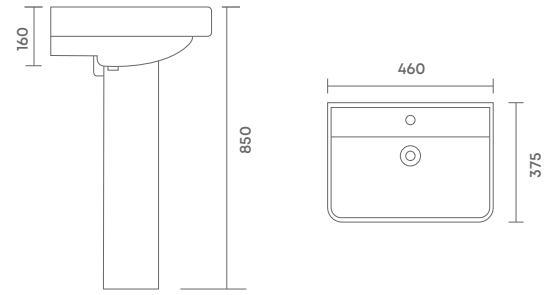

Set: L 590 | W 460 | H 960 mm (23" x 18" x 38")

Basin MRP: 1731/-

Pedestal MRP: 1229/-

**Camel Set - (WB) 2127 | (Ped) 2108**

Basin: L 480 | W 370 | H 125 mm (19" x 14.5")

Set: L 480 | W 370 | H 840 mm (19" x 14.5" x 33")

Basin MRP: 1000/-

Pedestal MRP: 1310/-

COMING  
SOON

**Milato Set - (WB) 2103 | (Ped) 2108**

Basin: L 460 | W 375 | H 160 mm (18" x 15")

Set: L 460 | W 375 | H 850 mm (18" x 15" x 33")

Basin MRP: 1190/-

Pedestal MRP: 1310/-