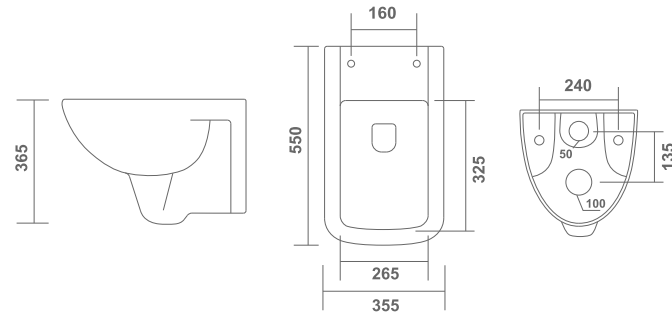

**S-Trap**  
225mm / 300mm (9"/12")

MRP: 10,360/-

**WALL HUNG  
CLOSET**

Designs with unmatched fluidity ensure seamless function, breaking conventions with innovation.

**Mexico - 6101**

L 550 | W 355 | H 365 mm

MRP: 5120/-

**Mosco - 6102**

L 530 | W 350 | H 370 mm

MRP: 5120/-

**Delta - 6103**

L 540 | W 360 | H 385 mm

MRP: 6130/-

**Marin - 6104**