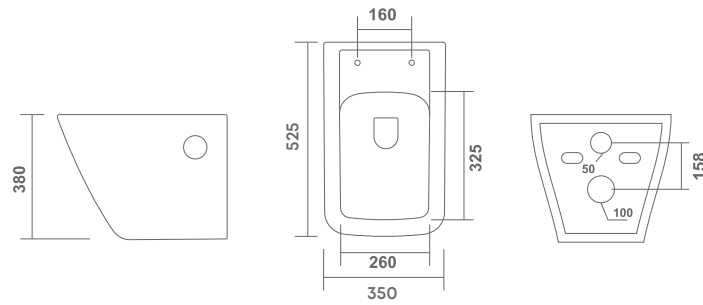

L 535 | W 355 | H 390 mm

MRP: 6614/-

**Icon - 6110**

L 525 | W 350 | H 385 mm

MRP: 6614/-

**WATER  
CLOSET**

Comfort never looked this stylish.  
Choose elegance and hygiene by choosing  
our chic masterpieces for your bathroom.