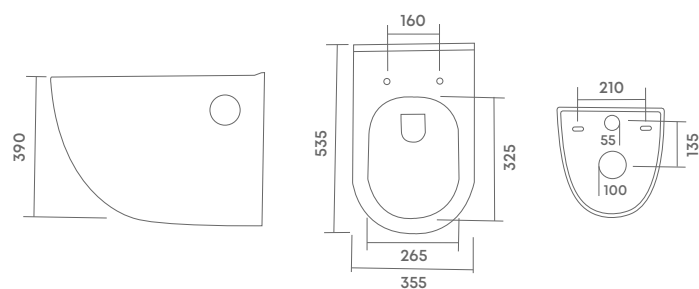

**Cosmo - 6106**

L 490 | W 340 | H 390 mm

MRP: 4980/-

**Aura - 6109**

L 490 | W 365 | H 340 mm

MRP: 7115/-

COMING SOON

**Aarko - 6107**

L 535 | W 355 | H 390 mm

MRP: 6614/-

**Icon - 6110**

L 525 | W 350 | H 385 mm

MRP: 6614/-

**WATER  
CLOSET**

Comfort never looked this stylish.  
Choose elegance and hygiene by choosing  
our chic masterpieces for your bathroom.