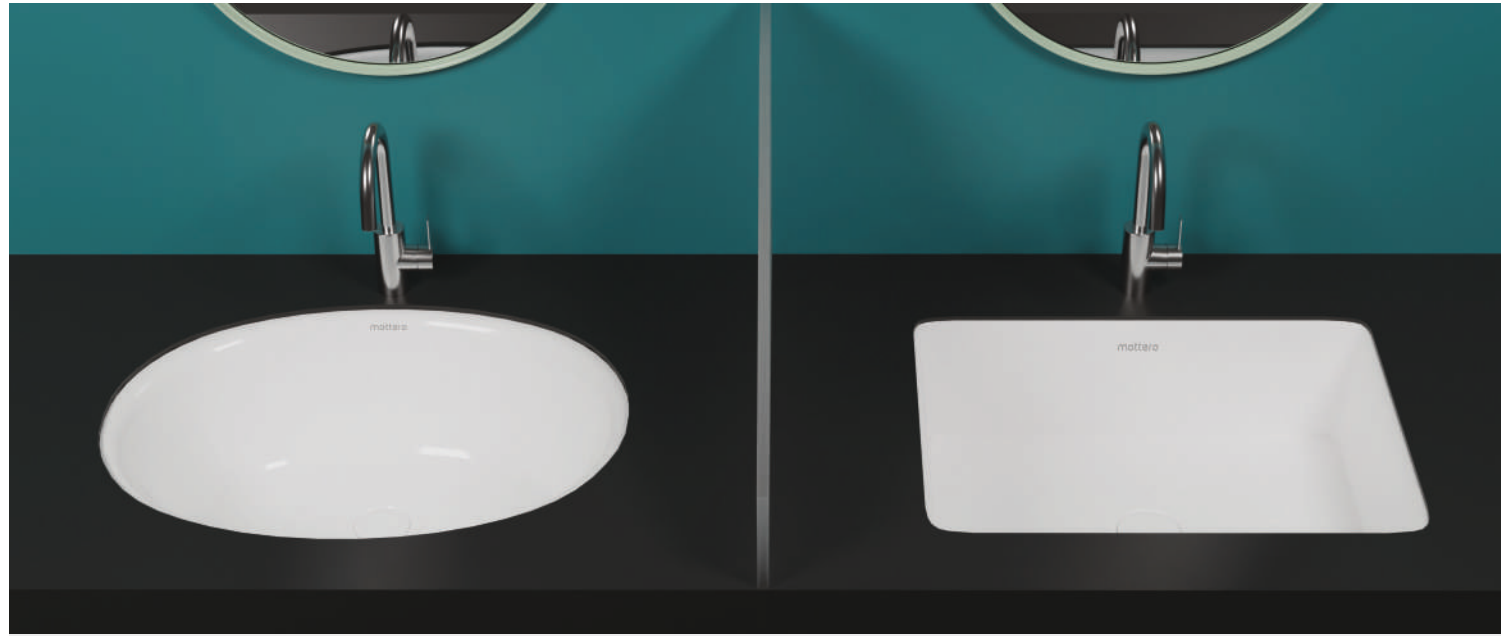

Square - 2119

UNDER COUNTER
L 440 | W 340 | H 135 mm
(17.5" x 13")
MRP: 2750/-

Ruby - 2120

UNDER COUNTER
L 575 | W 445 | H 205 mm
(22.5" x 17.5")
MRP: 2890/-

BASIN WITH PEDESTAL

Where every detail whispers luxury and every moment is an indulgence.