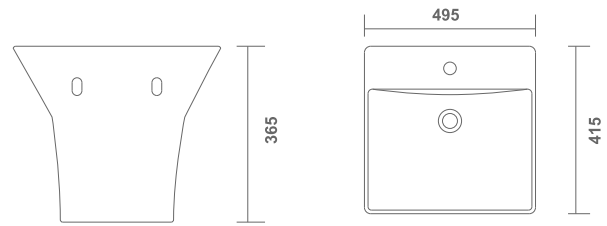

(With Ceramic Cap)

COMING SOON

**Sophia - 1126**

L 415 | W 320 | H 135 mm

16" x 13"

MRP: 2370/-

**ONE PIECE  
BASIN**

Stylist designs deliver unmatched functionality making your everyday seamless.

**Bambu - 3101**

L 545 | W 450 | H 895 mm

(22" x 18")

MRP: 6380/-

**Orbit - 3102**

L 495 | W 415 | H 365 mm

(20" x 16")

MRP: 3860/-