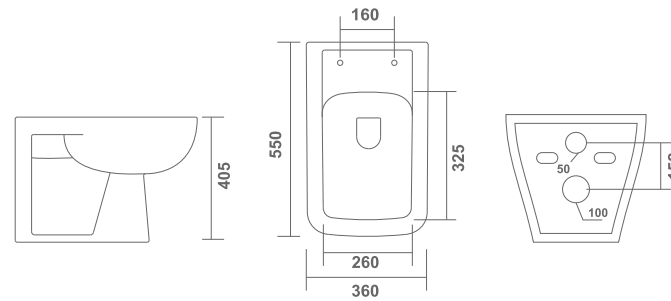

Metro - 4102

BACK TO WALL
L 550 | W 360 | H 405 mm

S-Trap | **P-Trap**
100mm (4") | 190mm

MRP: 4140/-
(With Seat Cover)