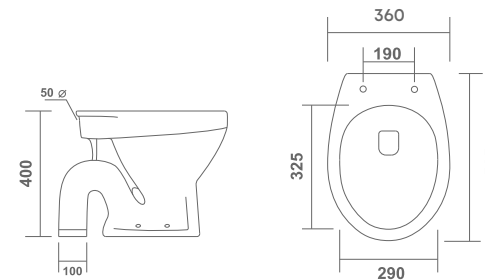

L 555 | W 350 | H 400 mm

MRP: 2150/-

( Without Seat Cover )

**Effo - S - 4111**

L 565 | W 360 | H 400 mm

**S-Trap**  
100mm (4")

MRP: 1660/-

( Without Seat Cover )

**Anglo - P - 4117**

L 510 | W 470 | H 400 mm

(18.5" x 20")

MRP: 2975/-

( Without Seat Cover )

**Effo - P - 4124**

L 565 | W 360 | H 400 mm

**P-Trap**  
100mm (4")