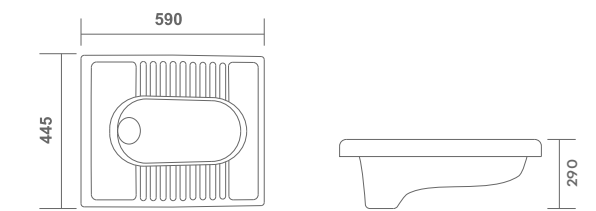

MRP: 1304/-

**City Pan 20" - 4115**

L 535 | W 425 | H 170 mm

MRP: 1120/-

Luxury  
Carved in  
**Every Curve**

**Mantra - 5107**

L 675 | W 350 | H 745 mm

S-Trap  
225mm (9")