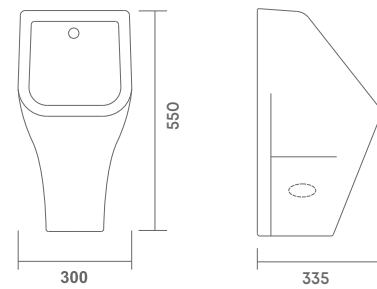

Vitara - 4107

CONCEALED URINAL

L 335 | W 300 | H 550 mm

MRP: 3380/-

(with Spreader Jet)