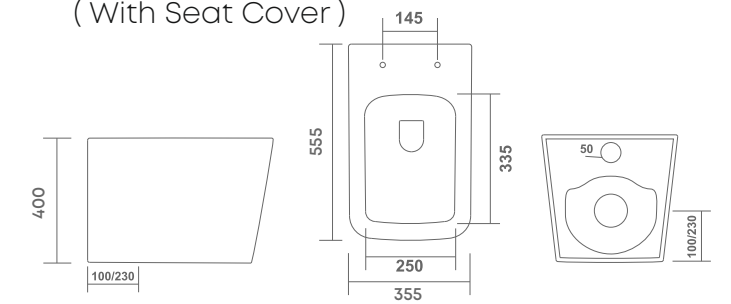

Viva - 4108

BACK TO WALL
L 555 | W 355 | H 400 mm

S-Trap | **P-Trap**
100mm (4") | 180mm

MRP: 5140/-
(With Seat Cover)