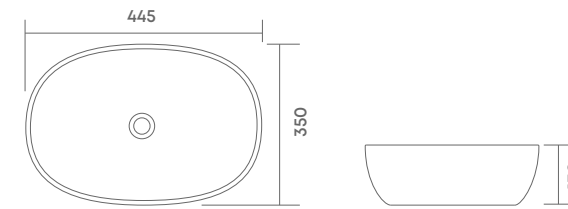

**TABLE TOP  
BASIN**

Make a statement with colors and designs that exude class, helping you create a space that embodies grace.

**Sober - 1101**

L 700 | W 375 | H 140 mm

28" x 14"

MRP: 4640/-

**Royal - 1104**

L 445 | W 350 | H 130 mm

18" x 14"

MRP: 1790/-

**Mega - 1102**

L 380 | W 380 | H 130 mm

15" x 15"

MRP: 2140/-

**Sleek - 1105**