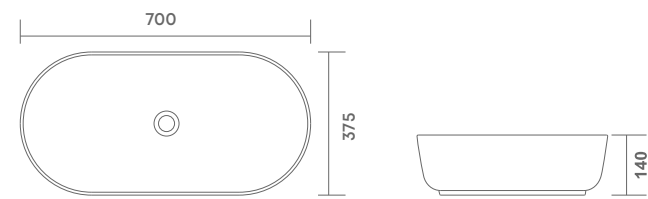

**TABLE TOP  
BASIN**

Make a statement with colors and designs that exude class, helping you create a space that embodies grace.

**Sober - 1101**

L 700 | W 375 | H 140 mm

28" x 14"

MRP: 4640/-

**Royal - 1104**

L 445 | W 350 | H 130 mm

18" x 14"

MRP: 1790/-

**Mega - 1102**

L 380 | W 380 | H 130 mm

15" x 15"

MRP: 2140/-

**Sleek - 1105**