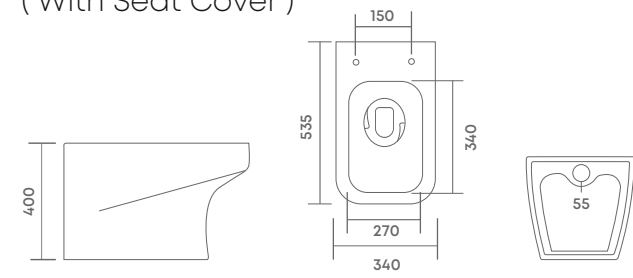

Diddy - 4120

BACK TO WALL
L 535 | W 340 | H 400 mm

S-Trap 100mm (4") | **P-Trap** 180mm

MRP: 6120/-
(With Seat Cover)